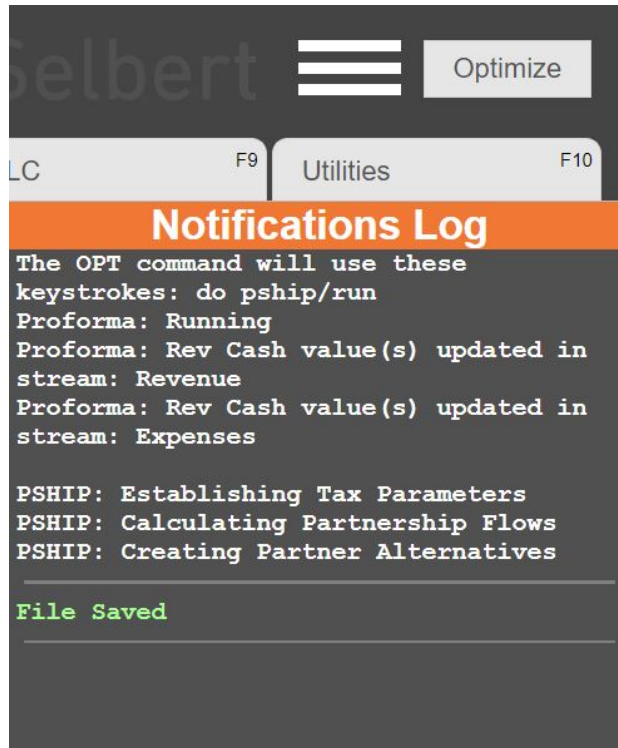

ABC Web

ABC Web is the web application of our ABC software

- **Easy Access**

You can access ABC through any web browser on any computer, tablet or other device. Including Macs and iPads.

- **Streamlined Windows**

Standard ABC windows are available in ABC Web using four easily accessible tabs: Assumptions, Reports, CALC and Utilities.

- **The Notifications Log**

ABC Web tracks messages, warnings and errors in the Notifications Log.